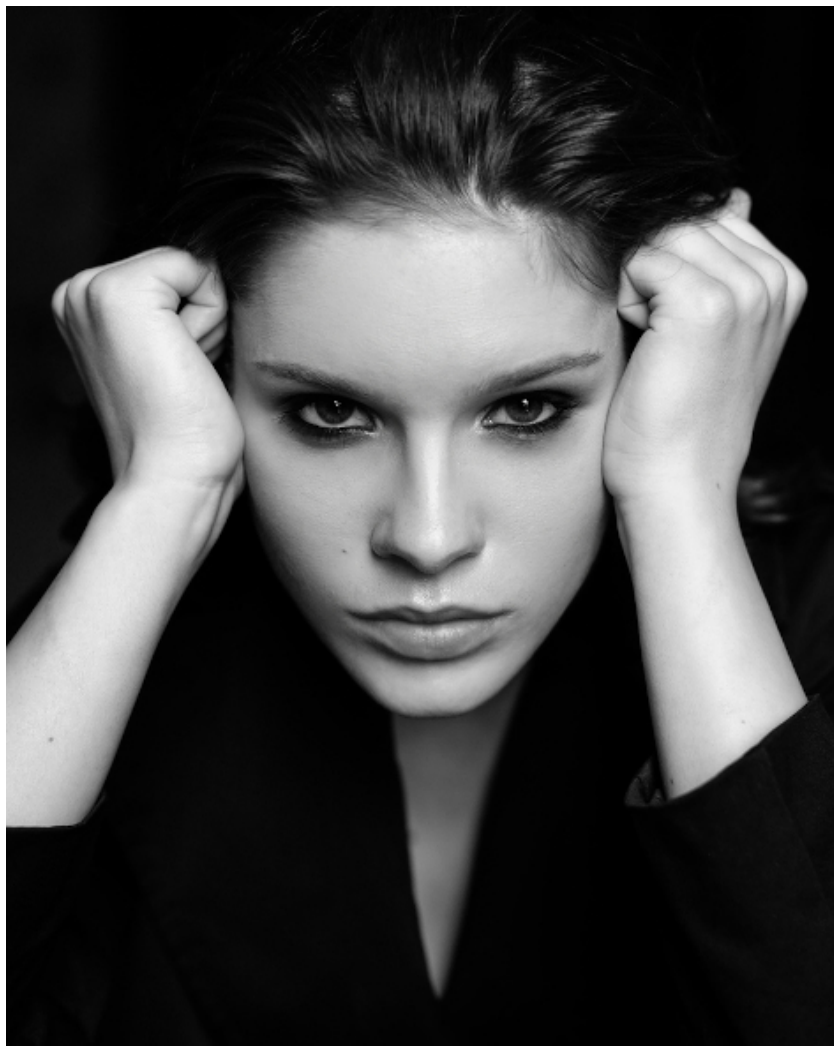

DONMODELS

Anastasia Varlashkina

HEIGHT: 5'8" / 172,5 cm BUST: 32" / 80 cm WAIST: 23" / 59 cm HIPS: 35" / 88 cm
DRESS: 2US / 34EU SHOE: 8US / 38EU HAIR: Brown EYES: Green-Brown

Donmodels agency, Rostov-on-Don city, Russia. Phone/whatsapp: +7 918 555 0307, email: yk@donmodels.ru