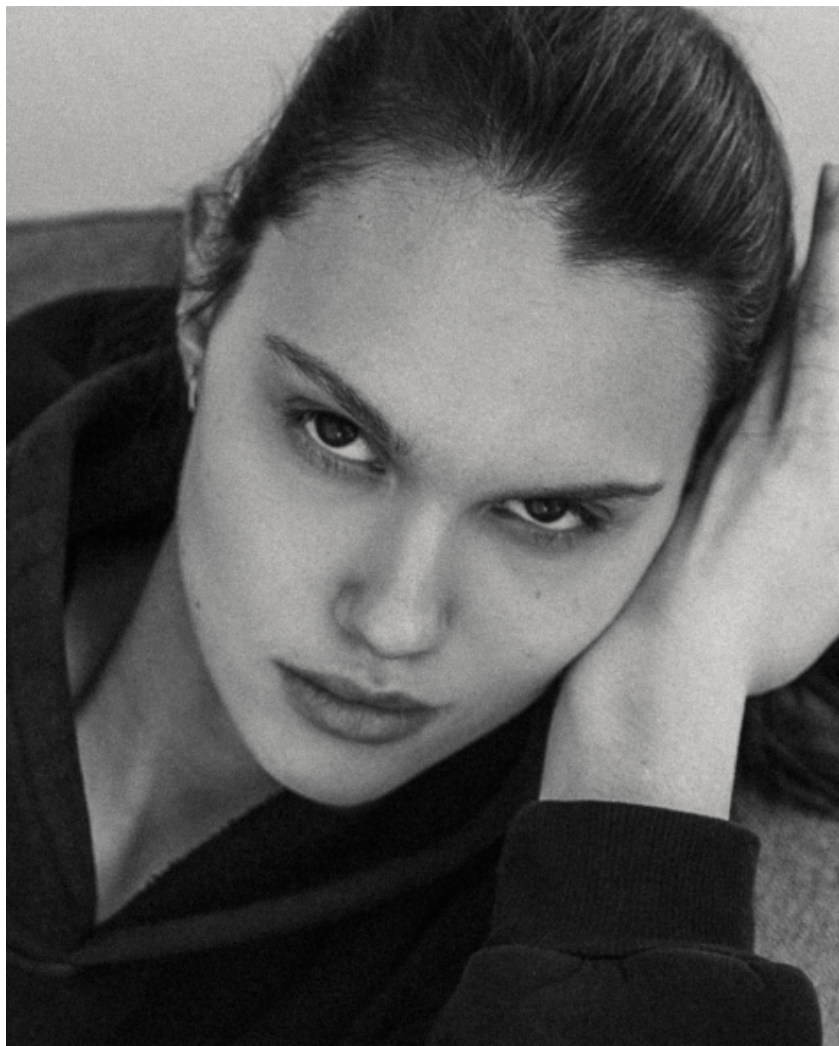

DONMODELS

Sophi Savina

**HEIGHT: 179 cm BUST: 81 cm - size bra 75B WAIST: 61.5 cm HIPS: 88,5 cm
DRESS: 36 EU SHOE: 40 EU HAIR: Brown EYES: Brown**

Donmodels agency, Rostov-on-Don city, Russia. Phone/whatsapp: +7 918 555 0307, email: yk@donmodels.ru