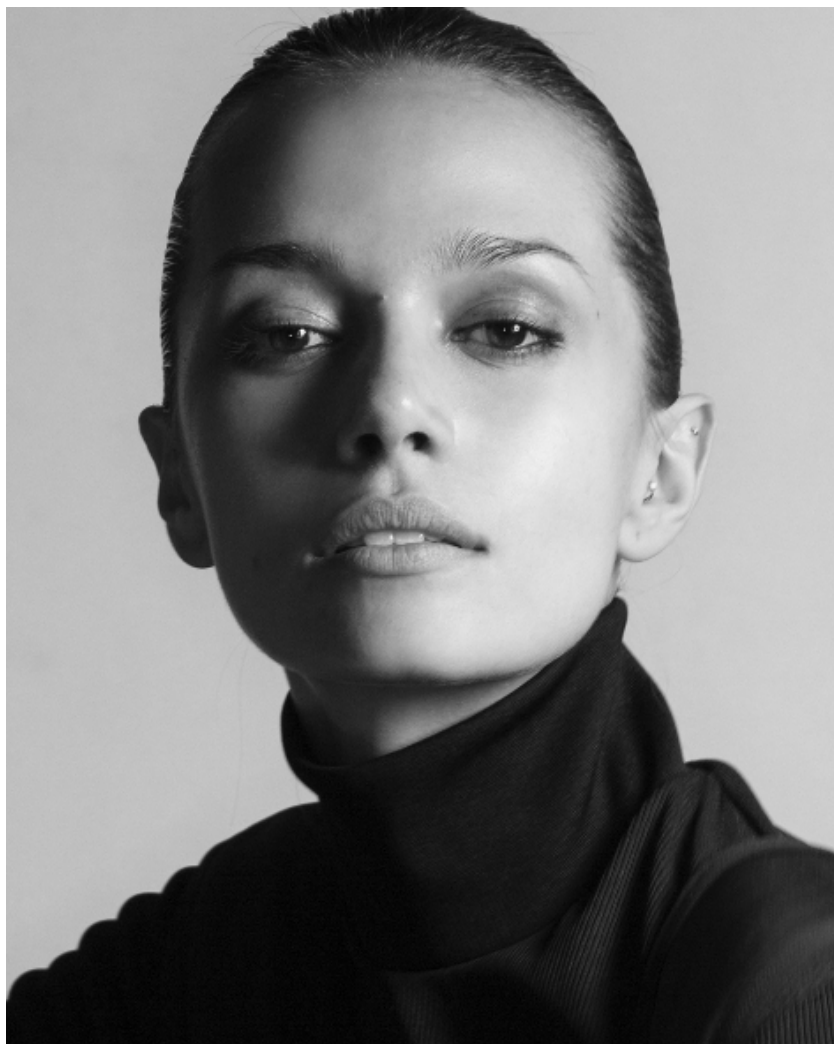

DONMODELS

Alena Po

**HEIGHT: 176 cm BUST: 82 cm - size bra 75B WAIST: 62 cm HIPS: 90,5 cm
DRESS: 34 EU SHOE: 39 EU HAIR: Dark Brown EYES: Brown**

Donmodels agency, Rostov-on-Don city, Russia. Phone/whatsapp: +7 918 555 0307, email: yk@donmodels.ru